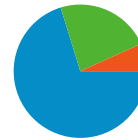

All traffic sources sent a total of 178 visits

70.22% Direct Traffic

23.03% Referring Sites

6.74% Search Engines

- Direct Traffic
125.00 (70.22%)
- Referring Sites
41.00 (23.03%)
- Search Engines
12.00 (6.74%)

Top Traffic Sources

Sources	Visits	% visits
(direct) ((none))	125	70.22%
google (organic)	10	5.62%
interfeteomcalculator.wordpress	9	5.06%
betyourmom.wordpress.com	7	3.93%
lastwow.com (referral)	7	3.93%